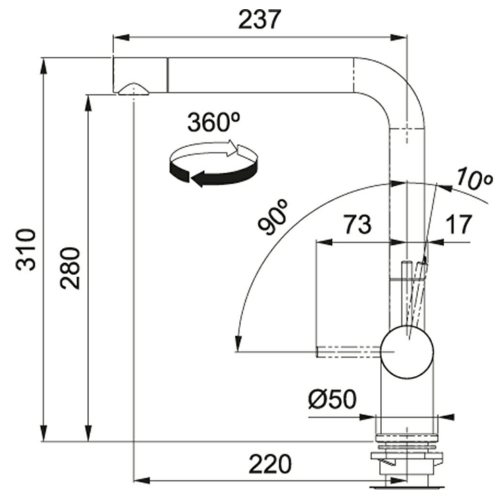

# Swivel Spout Chrome | 115.0426.100

FAMILY : Taps | SERIE : Active Plus | MODEL : Swivel Spout | FINISH : Chrome | INSTALLATION TYPE : Worktop/Sink

## TECHNICAL DATA

Version	Swivel Spout
Tap Pressure	High Pressure
Tap Operation	Side Lever
Handle Width	120.00 mm
Height Overall	310.00 mm
Height to End of Spout	280.00 mm
Spout reach	220.00 mm
Tap rotation	360 °
Water Mixing Cartridge	Ø 35
Type	Ceramic Cartridge
Diameter	Ø 35 mm
Cabinet Size	Ø 50 mm
Base	Ø 50
Hot Flow Rate at 0.3 bar	1.20 litres/min
Suitable for low pressure system	No
Price	£231.00

# Swivel Spout Chrome | 115.0426.100

FAMILY : Taps | SERIE : Active Plus | MODEL : Swivel Spout | FINISH : Chrome | INSTALLATION TYPE : Worktop/Sink

---