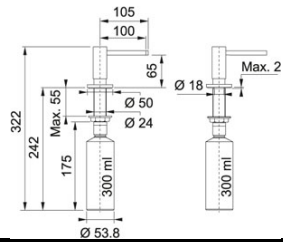

Swivel Spout Chrome | 115.0426.100

FAMILY : Taps | SERIE : Active Plus | MODEL : Swivel Spout | FINISH : Chrome | INSTALLATION TYPE : Worktop/Sink

---

RECOMMENDED

119.0547.902